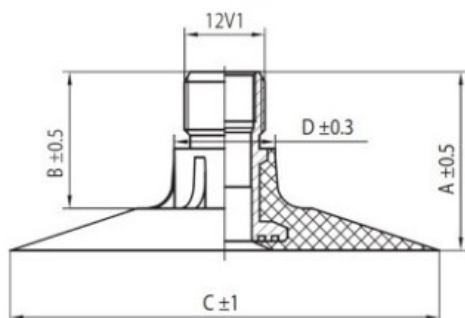

Tube 9.5-42 Nortec

Category	Tubes
Size	9.5-42
Width	230
Section ratio	
Rim	42
Model	/
Analogue	230/95R42

Delivery

Warranty

Description

All technical information about products in our website protekta.lt is based on the information given by the manufacturers. This information serves only information purposes and it is not mandatory.