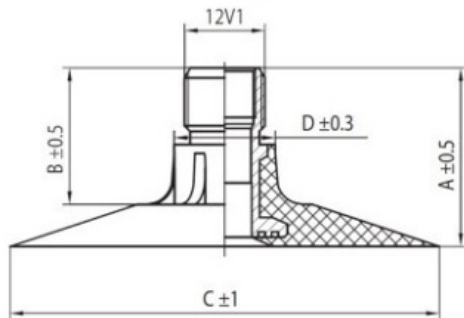

Tube 30.5L-32 Nortec

Category	Tubes
Size	30.5L-32
Width	30.5
Section ratio	
Rim	32
Model	/
Analogue	800/65R32

Delivery

Warranty

Description

All technical information about products in our website protekta.lt is based on the information given by the manufacturers. This information serves only information purposes and it is not mandatory.