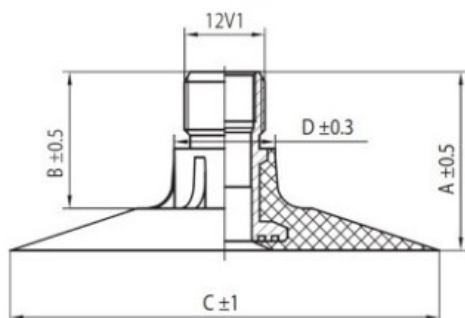

## Tube 23.1-26 Voltyre

|               |         |
|---------------|---------|
| Category      | Tubes   |
| Size          | 23.1-26 |
| Width         | 23.1    |
| Section ratio |         |
| Rim           | 26      |
| Model         | TK      |
| Analogue      | 610-665 |