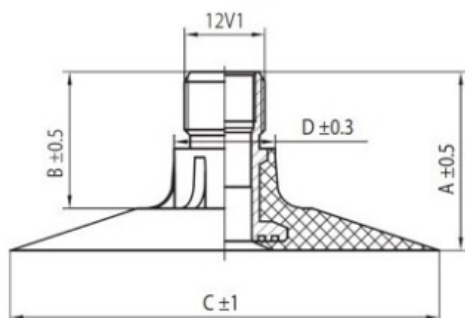

Tube 14.9-28 Voltyre

Category	Tubes
Size	14.9-28
Width	14.9
Section ratio	
Rim	28
Model	TK
Analogue	

Delivery

Warranty

Description

All technical information about products in our website protekta.lt is based on the information given by the manufacturers. This information serves only information purposes and it is not mandatory.