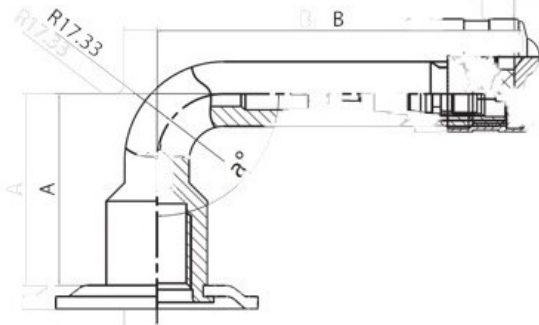

Tube 12.00-20 Voltyre

Category	Tubes
Size	12.00-20
Width	12
Section ratio	
Rim	20
Model	GK145
Analogue	12.00R20

Delivery	---
Warranty	
Description	

All technical information about products in our website protekta.It is based on the information given by the manufacturers. This information serves only information purposes and it is not mandatory.