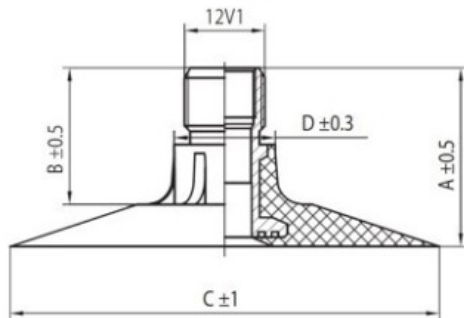

Tube 13.6-38 Voltyre

Category	Tubes
Size	13.6-38
Width	13.6
Section ratio	
Rim	38
Model	TK
Analogue	15.5R38

Delivery

Warranty

Description

All technical information about products in our website protekta.lt is based on the information given by the manufacturers. This information serves only information purposes and it is not mandatory.