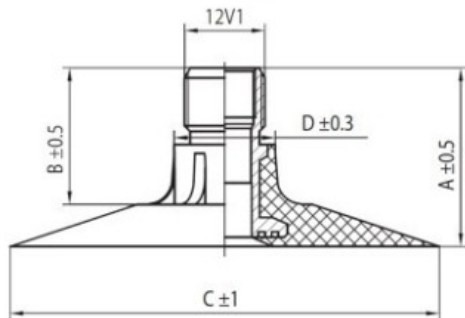

Tube 600-26.5. 600/55-26.5 Voltyre

Category	Tubes
Size	600-26.5.
Width	600
Section ratio	55
Rim	26.5
Model	TK
Analogue	600/55-26.5

Delivery

Warranty

Description

All technical information about products in our website protekta.lt is based on the information given by the manufacturers. This information serves only information purposes and it is not mandatory.