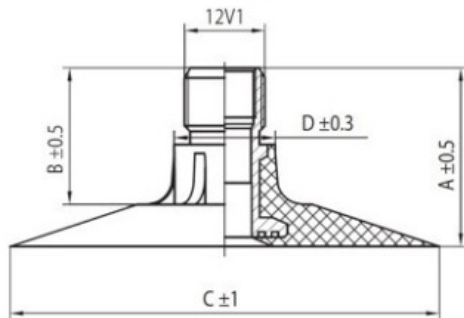

## Tube 11.2-20 GK Voltyre

Category	Tubes
Size	11.2-20
Width	280
Section ratio	
Rim	20
Model	GK50
Analogue	280/85R20

Delivery

---

Warranty

Description

All technical information about products in our website protekta.lt is based on the information given by the manufacturers. This information serves only information purposes and it is not mandatory.