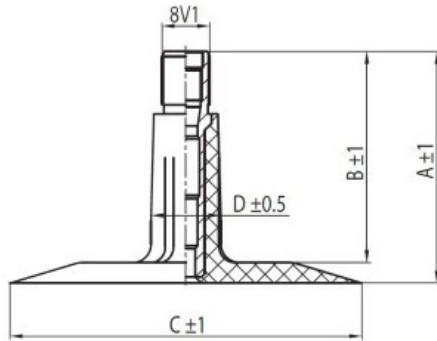

Tube 155-13. 165-13. 175-13 UK13M Voltyre

Category	Tubes
Size	155-13.
Width	155
Section ratio	
Rim	13
Model	LK35-11.7
Analogue	155-13

Delivery

Warranty

Description

All technical information about products in our website protekta.lt is based on the information given by the manufacturers. This information serves only information purposes and it is not mandatory.