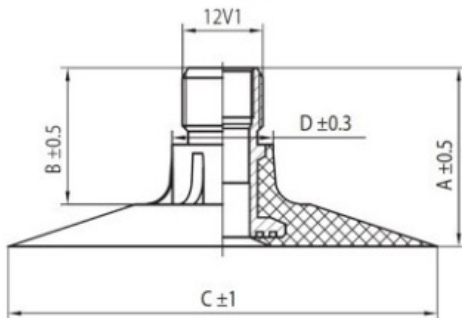

## Tube 28.1-26, 720-665 Voltyre

Category	Tubes
Size	28.1-26,
Width	28.1
Section ratio	
Rim	26
Model	TK
Analogue	28.1R26

Delivery

---

Warranty

Description

All technical information about products in our website protekta.lt is based on the information given by the manufacturers. This information serves only information purposes and it is not mandatory.