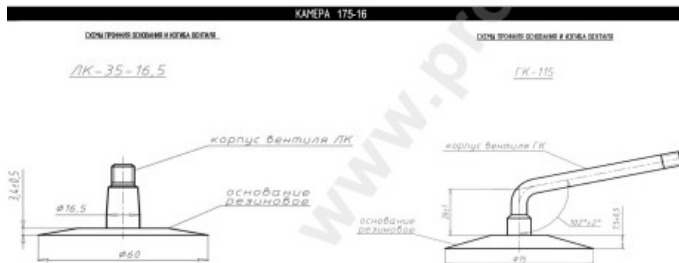

## Tube 175-16 Kama

Category	Tubes
Size	175-16
Width	175
Section ratio	
Rim	16
Model	LK35-16.5, GK115
Analogue	

Delivery	---
Warranty	12 months
Description	

All technical information about products in our website protekta.It is based on the information given by the manufacturers. This information serves only information purposes and it is not mandatory.