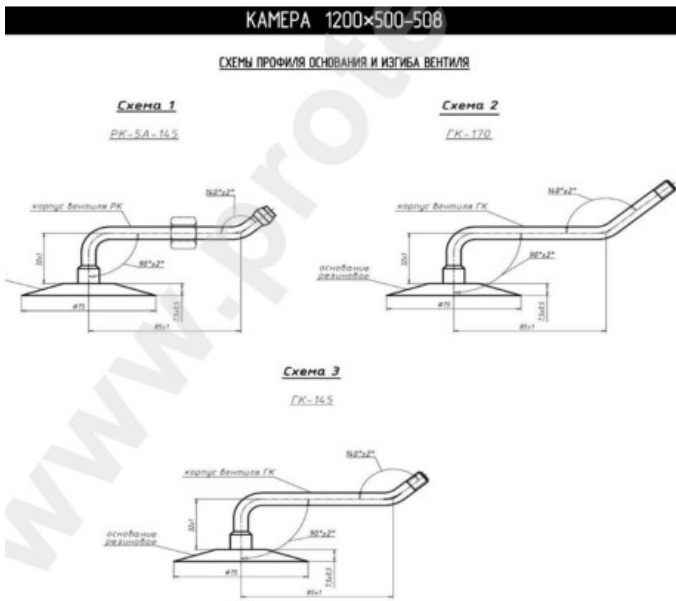

Tube 1200-500-508, 500/70-20 Кама

Category	Tubes
Size	1200-500-508,
Width	1200
Section ratio	70
Rim	20
Model	GK145, 165, 95, PK-5-165
Analogue	20.00-20

Delivery	---
Warranty	12 months
Description	

All technical information about products in our website protekta.lt is based on the information given by the manufacturers. This information serves only information purposes and it is not mandatory.