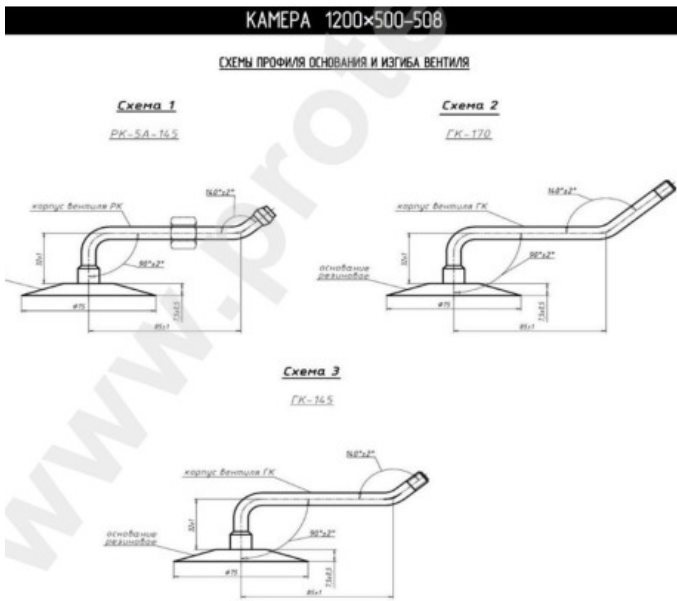

Tube 1200-500-508, 500/70-20 Кама

Category	Tubes
Size	1200-500-508,
Width	1200
Section ratio	500
Rim	508
Model	GK145, 165, 95, PK-5-165
Analogue	500/70-20

Delivery	1-5 w/d
Warranty	12 months
Description	