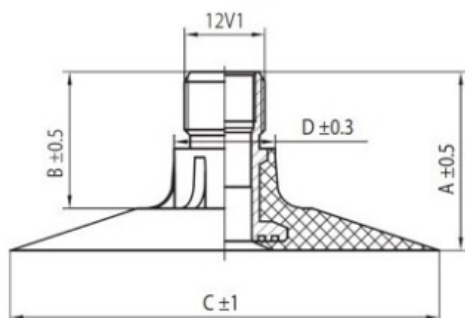

Tube 8.3-20A Voltyre

Category	Tubes
Size	8.3-20A
Width	8.3
Section ratio	
Rim	20
Model	LK35-16.5
Analogue	

Delivery

Warranty

Description

All technical information about products in our website protekta.lt is based on the information given by the manufacturers. This information serves only information purposes and it is not mandatory.