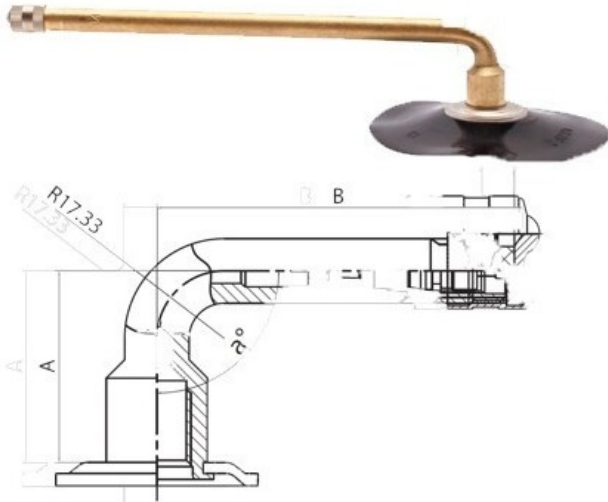

## Tube 8.25-20 Voltyre

Category	Tubes
Size	8.25-20
Width	8.25
Section ratio	
Rim	20
Model	GK145, LK-35-11.7
Analogue	8.25R20

Delivery ---

Warranty

Description

All technical information about products in our website protekta.lt is based on the information given by the manufacturers. This information serves only information purposes and it is not mandatory.