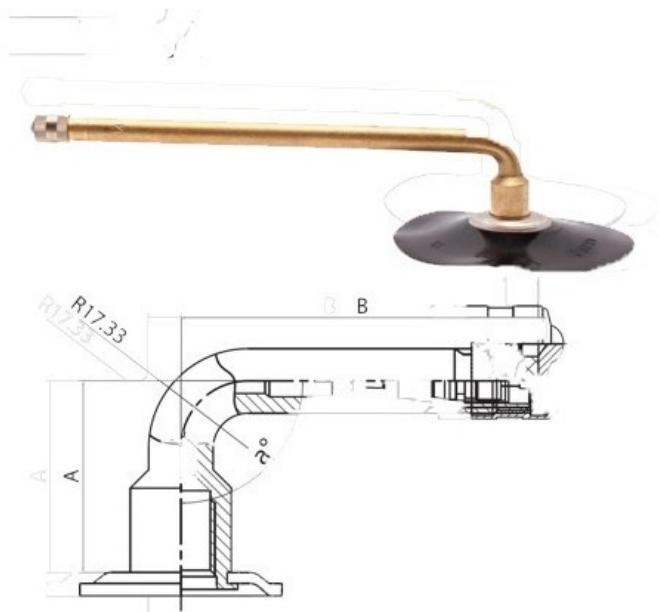

Tube 9.00-20 Voltyre

Category	Tubes
Size	9.00-20
Width	9
Section ratio	
Rim	20
Model	GK145
Analog	9.00R20

Delivery ---
Warranty
Description

All technical information about products in our website protekta.It is based on the information given by the manufacturers. This information serves only information purposes and it is not mandatory.