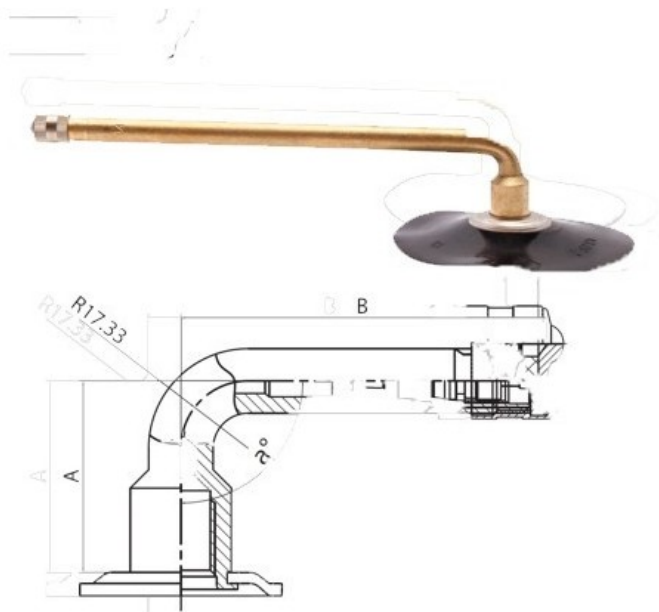

Tube 9.00-20 Voltyre

Category	Tubes
Size	9.00-20
Width	10
Section ratio	
Rim	20
Model	GK145
Analogue	9.00R20

Delivery	---
Warranty	
Description	

All technical information about products in our website protekta.It is based on the information given by the manufacturers. This information serves only information purposes and it is not mandatory.