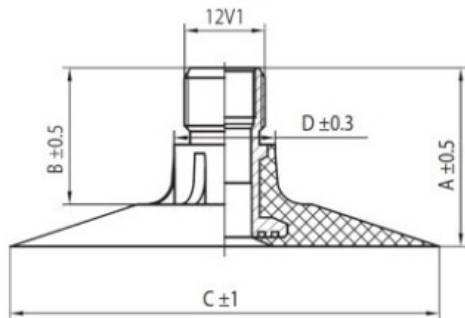

## Tube 710/40-22.5 /700/45-22.5 TR218A Nokian

Category	Tubes
Size	710/40-22.5
Width	700
Section ratio	45
Rim	22.5
Model	TR218A
Analogue	

Delivery

---

Warranty

Description

All technical information about products in our website protekta.lt is based on the information given by the manufacturers. This information serves only information purposes and it is not mandatory.