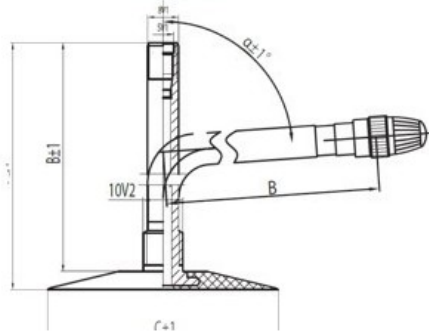

Tube 6.00-9 JS2 Kabat

Category	Tubes
Size	6.00-9
Width	6
Section ratio	
Rim	9
Model	JS2
Analogue	

Delivery	1-5 w/d
Warranty	
Description	

All technical information about products in our website protekta.It is based on the information given by the manufacturers. This information serves only information purposes and it is not mandatory.