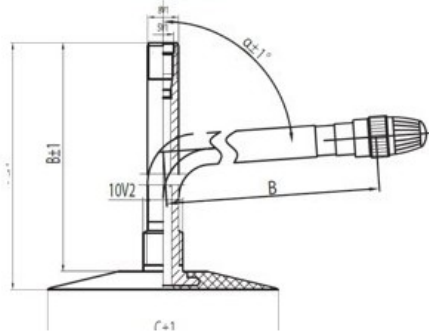

Tube 6.00-9 JS2 Kabat

Category	Tubes
Size	6.00-9
Width	6
Section ratio	
Rim	9
Model	JS2
Analogue	

Delivery

Warranty

Description

All technical information about products in our website protekta.lt is based on the information given by the manufacturers. This information serves only information purposes and it is not mandatory.