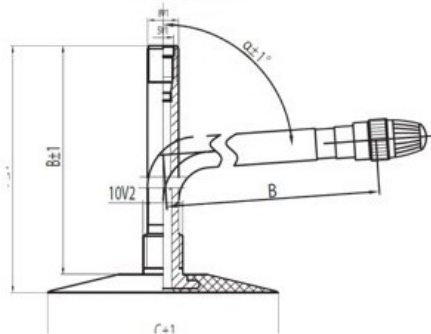

## Tube 250-15 JS2 Kabat

Category	Tubes
Size	250-15
Width	250
Section ratio	
Rim	15
Model	JS2
Analogue	

Delivery

---

Warranty

Description

All technical information about products in our website protekta.lt is based on the information given by the manufacturers. This information serves only information purposes and it is not mandatory.