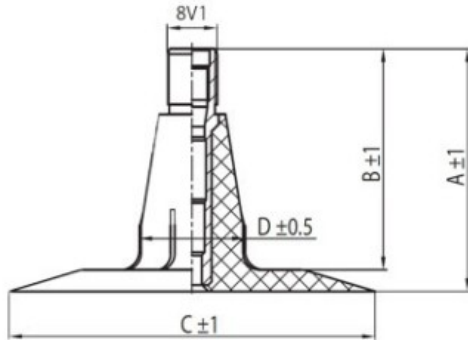

Tube 7.5L-15 TR15 Kabat

Category	Tubes
Size	7.5L-15
Width	7.5
Section ratio	
Rim	15
Model	TR15
Analogue	

Delivery 1-5 w/d

Warranty

Description

All technical information about products in our website protekta.lt is based on the information given by the manufacturers. This information serves only information purposes and it is not mandatory.