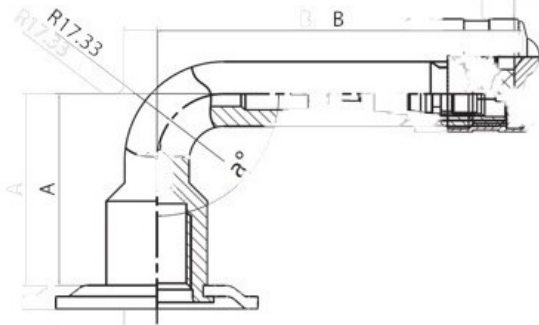

Tube 10.00-20 Voltyre

Category	Tubes
Size	10.00-20
Width	11
Section ratio	
Rim	20
Model	GK145
Analogue	11.00R20

Delivery ---

Warranty

Description

All technical information about products in our website protekta.lt is based on the information given by the manufacturers. This information serves only information purposes and it is not mandatory.