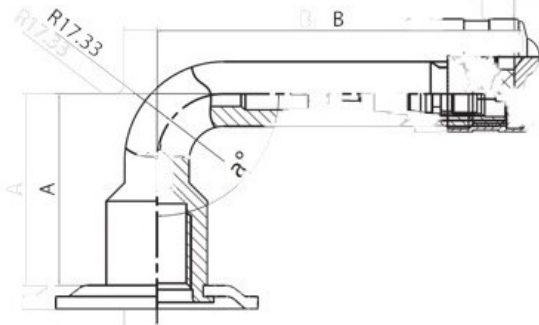

Tube 10.00-20 Voltyre

Category	Tubes
Size	10.00-20
Width	10
Section ratio	
Rim	20
Model	GK145
Analogue	10.00R20

Delivery ---

Warranty

Description

All technical information about products in our website protekta.It is based on the information given by the manufacturers. This information serves only information purposes and it is not mandatory.