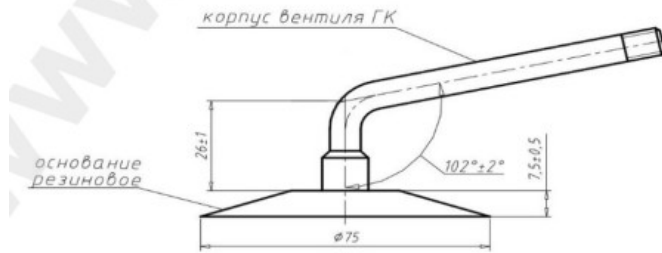

Tube 15.5/65-18 Voltyre

Category	Tubes
Size	15.5/65-18
Width	15.5
Section ratio	65
Rim	18
Model	GK115
Analogue	16.5/70-18

СХЕМЫ ПРОФИЛЯ, ОСНОВАНИЯ И ИЗГИБА ВЕНТИЛЯ

GK-115

Delivery

Warranty

Description

All technical information about products in our website protekta.lt is based on the information given by the manufacturers. This information serves only information purposes and it is not mandatory.