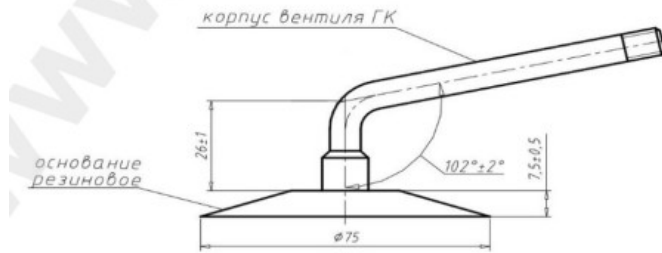

## Tube 15.5/65-18 Voltyre

|               |            |
|---------------|------------|
| Category      | Tubes      |
| Size          | 15.5/65-18 |
| Width         | 16.5       |
| Section ratio | 65         |
| Rim           | 18         |
| Model         | GK115      |
| Analogue      | 16.5/70-18 |

СХЕМЫ ПРОФИЛЯ, ОСНОВАНИЯ И ИЗГИБА ВЕНТИЛЯ

GK-115

Delivery

---

Warranty

Description

All technical information about products in our website protekta.lt is based on the information given by the manufacturers. This information serves only information purposes and it is not mandatory.