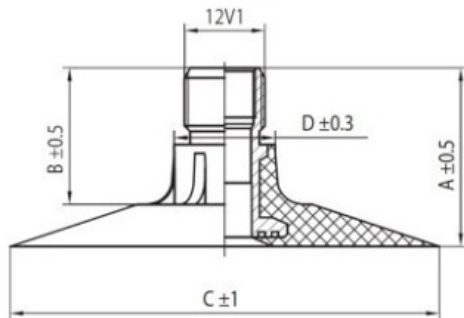

Tube 11.2-24 TR-218A Dong

Category	Tubes
Size	11.2-24
Width	11.2
Section ratio	
Rim	24
Model	TR218A
Analogue	280/85R24

Delivery

Warranty

Description

All technical information about products in our website protekta.lt is based on the information given by the manufacturers. This information serves only information purposes and it is not mandatory.