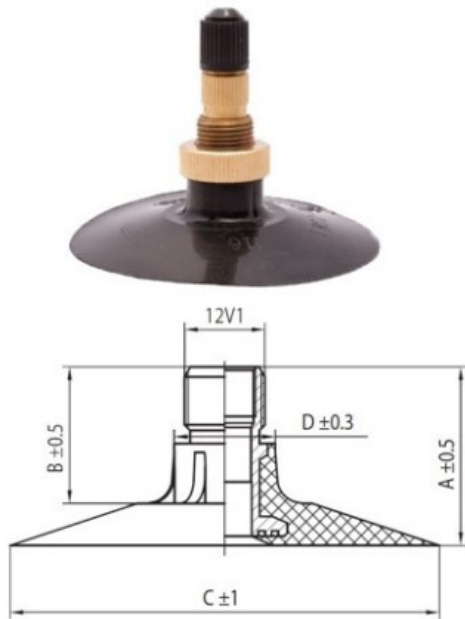

Tube 13.6-48 TR218A Kabat

Category	Tubes
Size	13.6-48
Width	340
Section ratio	
Rim	48
Model	TR218A
Analogue	13.6R48

Delivery 1-5 w/d

Warranty

Description

All technical information about products in our website protekta.lt is based on the information given by the manufacturers. This information serves only information purposes and it is not mandatory.