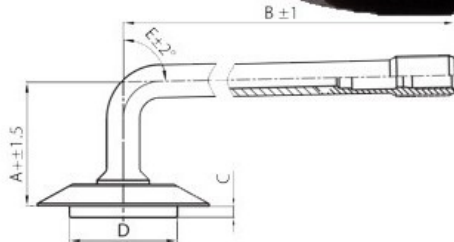

Tube 17.5-25 TRJ 1175C Kabat

Category	Tubes
Size	17.5-25
Width	17.5
Section ratio	
Rim	25
Model	TRJ1175C
Analogue	

Delivery ---
Warranty
Description

All technical information about products in our website protekta.It is based on the information given by the manufacturers. This information serves only information purposes and it is not mandatory.