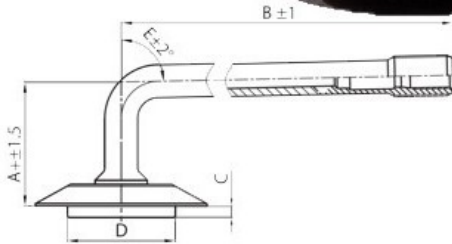

Tube 17.5-25 TRJ 1175C Kabat

Category	Tubes
Size	17.5-25
Width	17.5
Section ratio	
Rim	25
Model	TRJ1175C
Analogue	

Delivery 1-5 w/d

Warranty

Description

All technical information about products in our website protekta.lt is based on the information given by the manufacturers. This information serves only information purposes and it is not mandatory.