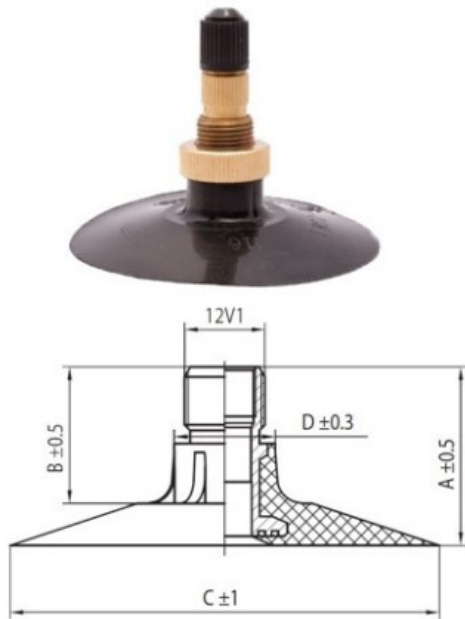

Tube 13.00-24 TR218A Kabat

Category	Tubes
Size	13.00-24
Width	13
Section ratio	
Rim	24
Model	TR218A
Analogue	

Delivery 1-5 w/d

Warranty

Description

All technical information about products in our website protekta.lt is based on the information given by the manufacturers. This information serves only information purposes and it is not mandatory.