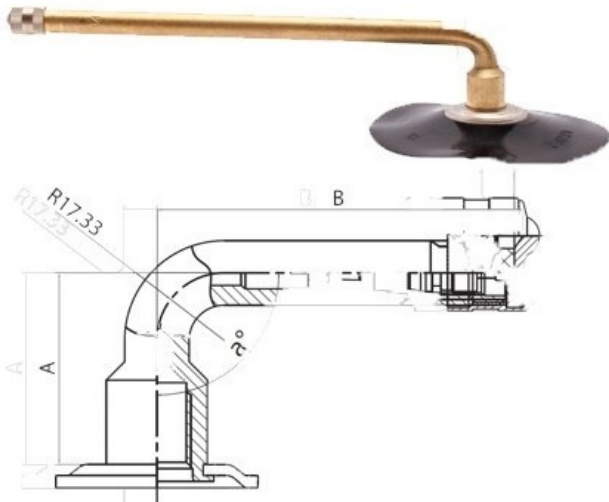

Tube 680/180-15 V3.02.2 Kabat

Category	Tubes
Size	680/180-15
Width	680
Section ratio	180
Rim	15
Model	V3.02.2
Analogue	

Delivery	1-5 w/d
Warranty	
Description	

All technical information about products in our website protekta.lt is based on the information given by the manufacturers. This information serves only information purposes and it is not mandatory.