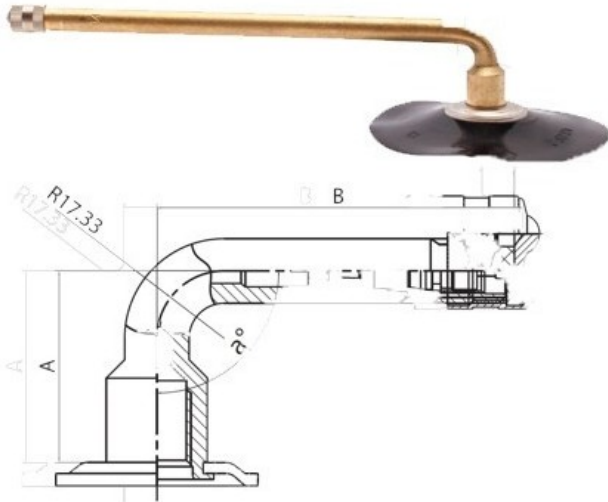

## Tube 680/180-15 V3.02.2 Kabat

Category	Tubes
Size	680/180-15
Width	180
Section ratio	180
Rim	15
Model	V3.02.2
Analogue	

Delivery 1-5 w/d

Warranty

Description

All technical information about products in our website protekta.lt is based on the information given by the manufacturers. This information serves only information purposes and it is not mandatory.