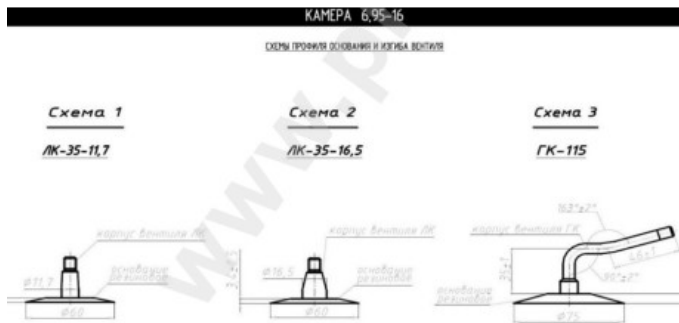

## Tube 6.95-16 (GK-115) Kama

Category	Tubes
Size	6.95-16
Width	6.95
Section ratio	
Rim	16
Model	GK115
Analogue	

Delivery

---

Warranty

Description

All technical information about products in our website protekta.lt is based on the information given by the manufacturers. This information serves only information purposes and it is not mandatory.