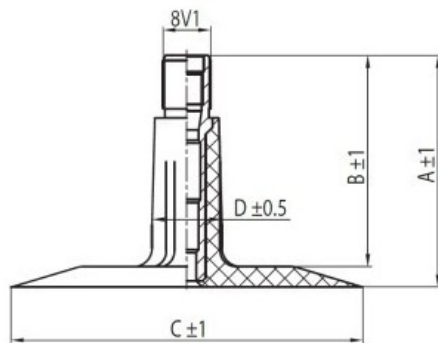

## Tube 23x8.50-12, 23x10.50-12, 23x10.00-12, 23x9.50-12, 24x10.50-12, 24x8.50-12 TR13 Nexen

Category	Tubes
Size	23x8.50-12,
Width	8.5
Section ratio	8.5
Rim	12
Model	TR13
Analog	24x10.50-12

Delivery ---