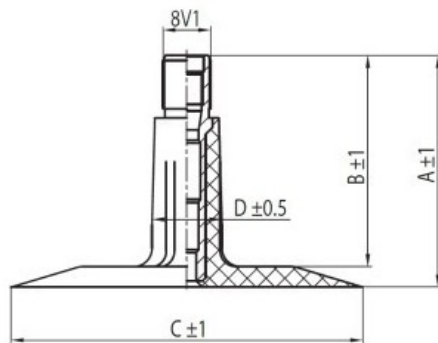

Tube 23x8.50-12, 23x10.50-12, 23x10.00-12, 23x9.50-12, 24x10.50-12, 24x8.50-12 TR13 Nexen

Category	Tubes
Size	23x8.50-12,
Width	8.5
Section ratio	8.5
Rim	12
Model	TR13
Analog	24x8.50-12

Delivery ---

Warranty