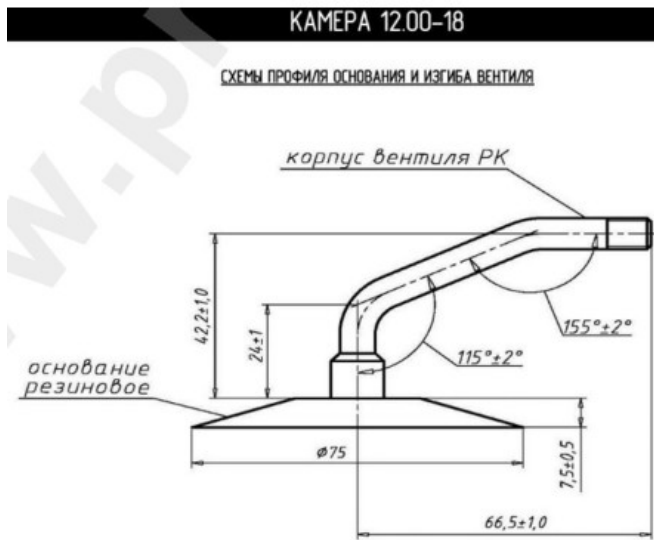

Tube 12.00-18 Kama

Category	Tubes
Size	12.00-18
Width	12
Section ratio	
Rim	18
Model	GK145
Analogue	

Delivery	---
Warranty	12 months
Description	

All technical information about products in our website protekta.lt is based on the information given by the manufacturers. This information serves only information purposes and it is not mandatory.