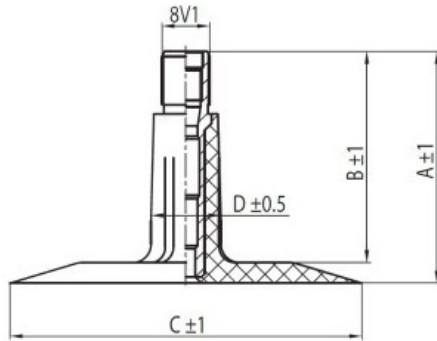

## Tube 18x6.50-8 TR13 Kabat

Category	Tubes
Size	18x6.50-8
Width	6.5
Section ratio	6.5
Rim	8
Model	TR13
Analogue	

Delivery 1-5 w/d

Warranty

Description

All technical information about products in our website protekta.It is based on the information given by the manufacturers. This information serves only information purposes and it is not mandatory.