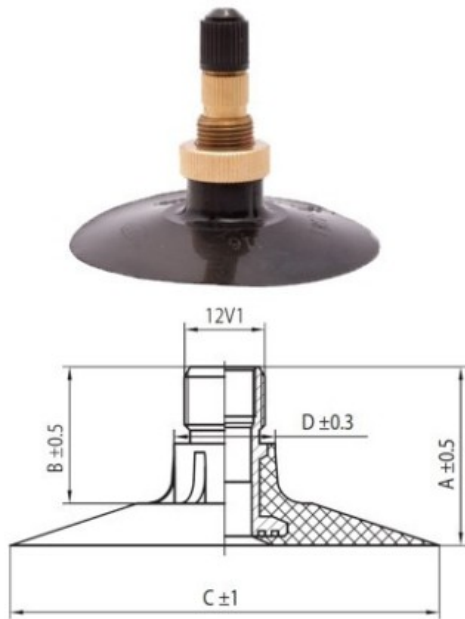

Tube 12.4-46 TR218 Kabat

Category	Tubes
Size	12.4-46
Width	300
Section ratio	
Rim	46
Model	TR218
Analogue	12.4R

Delivery 1-5 w/d

Warranty

Description

All technical information about products in our website protekta.lt is based on the information given by the manufacturers. This information serves only information purposes and it is not mandatory.