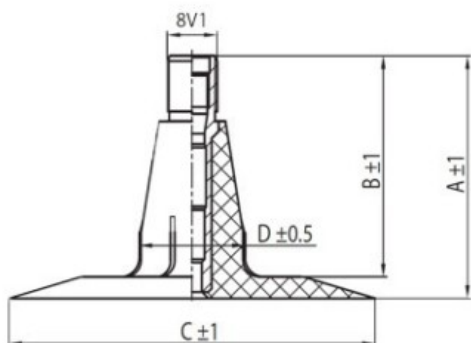

Tube 9.5-20 TR15 Yokoma

Category	Tubes
Size	9.5-20
Width	9.5
Section ratio	
Rim	20
Model	TR15
Analogue	

Delivery	---
Warranty	12 months
Description	

All technical information about products in our website protekta.It is based on the information given by the manufacturers. This information serves only information purposes and it is not mandatory.