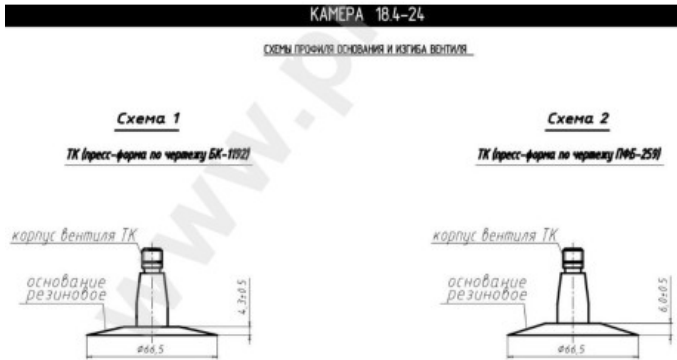

**Tube 18.4-24 (ilgesniu vent.) RU**

Category	Tubes
Size	18.4-24
Width	460
Section ratio	
Rim	24
Model	/
Analogue	18.4R24

Delivery

---

Warranty

Description

All technical information about products in our website protekta.lt is based on the information given by the manufacturers. This information serves only information purposes and it is not mandatory.