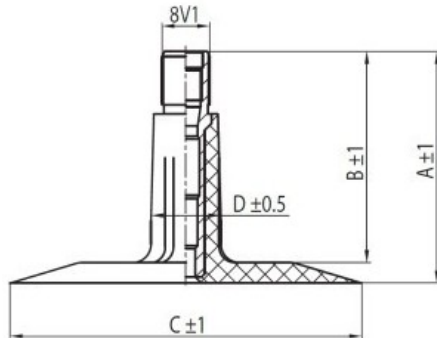

Tube 175/70-13, 165/70-13 (165/175-13) TR13 Kabat

Category	Tubes
Size	175/70-13,
Width	175
Section ratio	70
Rim	13
Model	TR13
Analogue	165/70R13

Delivery 1-5 w/d

Warranty

Description

All technical information about products in our website protekta.lt is based on the information given by the manufacturers. This information serves only information purposes and it is not mandatory.