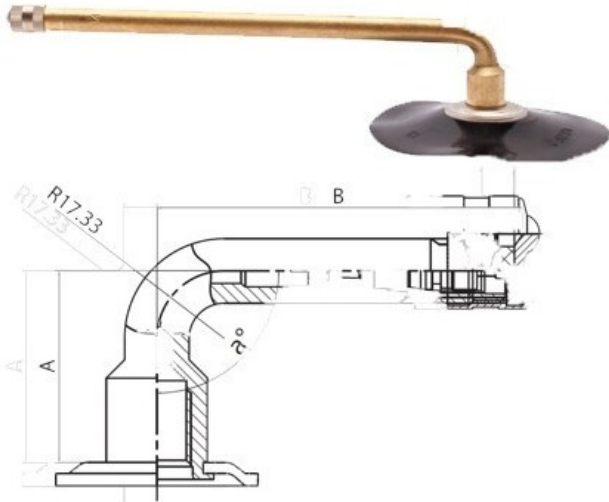

Tube 15x4.5-8 V3-02-2 Nexen

Category	Tubes
Size	15x4.5-8
Width	4.5
Section ratio	4.5
Rim	8
Model	V3-02-2
Analog	15x4.5-8

Delivery ---

Warranty

Description

All technical information about products in our website protekta.It is based on the information given by the manufacturers. This information serves only information purposes and it is not mandatory.