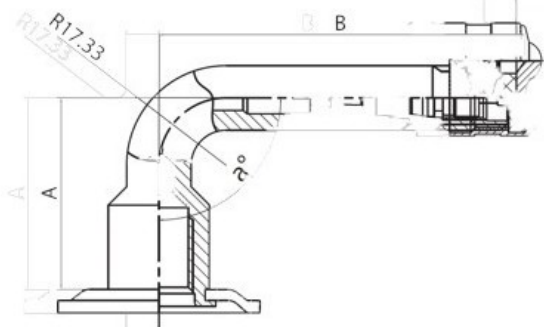

Tube 15x4.5-8 V3-02-2 Nexen

Category	Tubes
Size	15x4.5-8
Width	15
Section ratio	4.5
Rim	8
Model	V3-02-2
Analog	15x4.5-8

Delivery ---

Warranty

Description

All technical information about products in our website protekta.It is based on the information given by the manufacturers. This information serves only information purposes and it is not mandatory.