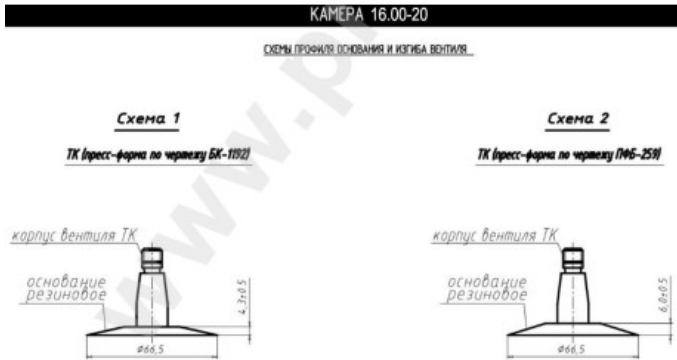

Tube 16.00-20 Kama

Category	Tubes
Size	16.00-20
Width	16
Section ratio	
Rim	20
Model	TK
Analogue	

Delivery	---
Warranty	12 months
Description	

All technical information about products in our website protekta.lt is based on the information given by the manufacturers. This information serves only information purposes and it is not mandatory.