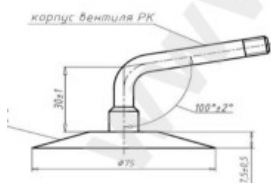

## Tube 1300-530-533 Kama

Category	Tubes
Size	1300-530-533
Width	530
Section ratio	70
Rim	21
Model	PK5A-165, GK165, 145
Analogue	530/70-21

КАМЕРА 1300×530-533

СХЕМЫ ПРОФИЛЯ ОСНОВАНИЯ И ИЗГИБА ВЕНТИЛЯ

Схема 1

PK-5-95

Схема 2

ГК-95

Delivery	---
Warranty	12 months
Description	

All technical information about products in our website protekta.lt is based on the information given by the manufacturers. This information serves only information purposes and it is not mandatory.