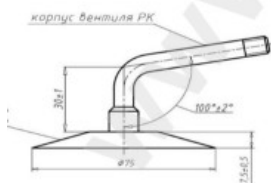

Tube 1300-530-533 Kama

Category	Tubes
Size	1300-530-533
Width	1300
Section ratio	70
Rim	533
Model	PK5A-165, GK165, 145
Analogue	530/70-21

КАМЕРА 1300×530-533

СХЕМЫ ПРОФИЛЯ ОСНОВАНИЯ И ИЗГИБА ВЕНТИЛЯ

Схема 1

PK-5-95

Схема 2

ГК-95

Delivery	---
Warranty	12 months
Description	

All technical information about products in our website protekta.lt is based on the information given by the manufacturers. This information serves only information purposes and it is not mandatory.