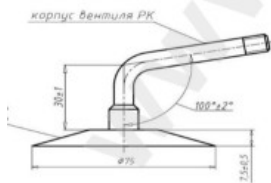

## Tube 1300-530-533 Kama

Category	Tubes
Size	1300-530-533
Width	1300
Section ratio	70
Rim	21
Model	PK5A-165, GK165, 145
Analogue	530/70-21

КАМЕРА 1300×530-533

СХЕМЫ ПРОФИЛЯ ОСНОВАНИЯ И ИЗГИБА ВЕНТИЛЯ

Схема 1

PK-5-95

Схема 2

ГК-95

Delivery	---
Warranty	12 months
Description	

All technical information about products in our website protekta.lt is based on the information given by the manufacturers. This information serves only information purposes and it is not mandatory.