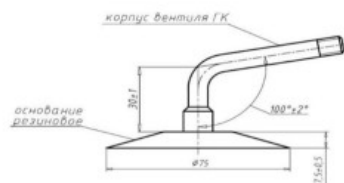

Tube 1300-530-533 Kama

Category	Tubes
Size	1300-530-533
Width	1300
Section ratio	70
Rim	533
Model	PK5A-165, GK165, 145
Analogue	530/70-21

КАМЕРА 1300×530-533

СХЕМЫ ПРОФИЛЯ ОСНОВАНИЯ И ИЗГИБА ВЕНТИЛЯ

Схема 1

PK-5-95

Схема 2

ГК-95

Delivery	---
Warranty	12 months
Description	

All technical information about products in our website protekta.lt is based on the information given by the manufacturers. This information serves only information purposes and it is not mandatory.