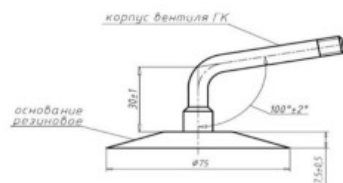

## Tube 1300-530-533 Kama

Category	Tubes
Size	1300-530-533
Width	530
Section ratio	70
Rim	21
Model	PK5A-165, GK165, 145
Analogue	530/70-21

КАМЕРА 1300×530-533

СХЕМЫ ПРОФИЛЯ ОСНОВАНИЯ И ИЗГИБА ВЕНТИЛЯ

Схема 1

PK-5-95

Схема 2

ГК-95

Delivery	---
Warranty	12 months
Description	

All technical information about products in our website protekta.lt is based on the information given by the manufacturers. This information serves only information purposes and it is not mandatory.