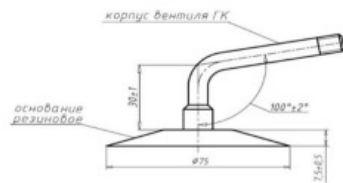

## Tube 1300-530-533 Kama

Category	Tubes
Size	1300-530-533
Width	1300
Section ratio	70
Rim	21
Model	PK5A-165, GK165, 145
Analogue	530/70-21

КАМЕРА 1300×530-533

СХЕМЫ ПРОФИЛЯ ОСНОВАНИЯ И ИЗГИБА ВЕНТИЛЯ

Схема 1

PK-5-95

Схема 2

ГК-95

Delivery	---
Warranty	12 months
Description	

All technical information about products in our website protekta.lt is based on the information given by the manufacturers. This information serves only information purposes and it is not mandatory.