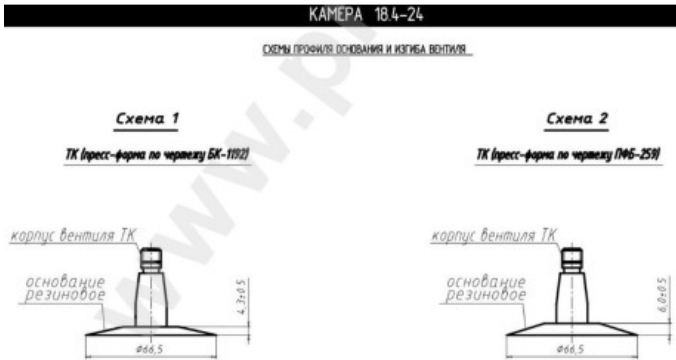

Tube 18.4-24 Kama

Category	Tubes
Size	18.4-24
Width	18.4
Section ratio	
Rim	24
Model	TK
Analogue	18.4R24

Delivery	---
Warranty	12 months
Description	

All technical information about products in our website protekta.lt is based on the information given by the manufacturers. This information serves only information purposes and it is not mandatory.