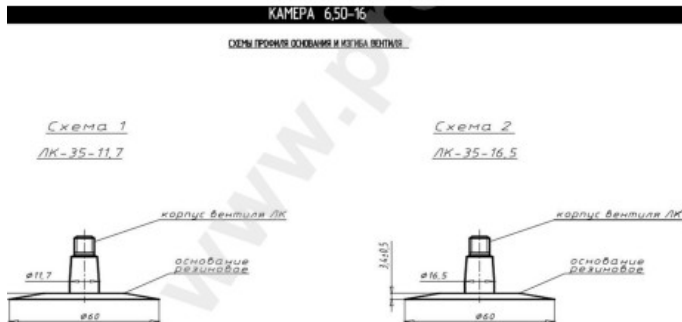

Tube 6.50-16 Kama

Category	Tubes
Size	6.50-16
Width	6.5
Section ratio	
Rim	16
Model	LK35-16.5, LK35-11.7
Analogue	

Delivery

Warranty

Description

All technical information about products in our website protekta.lt is based on the information given by the manufacturers. This information serves only information purposes and it is not mandatory.