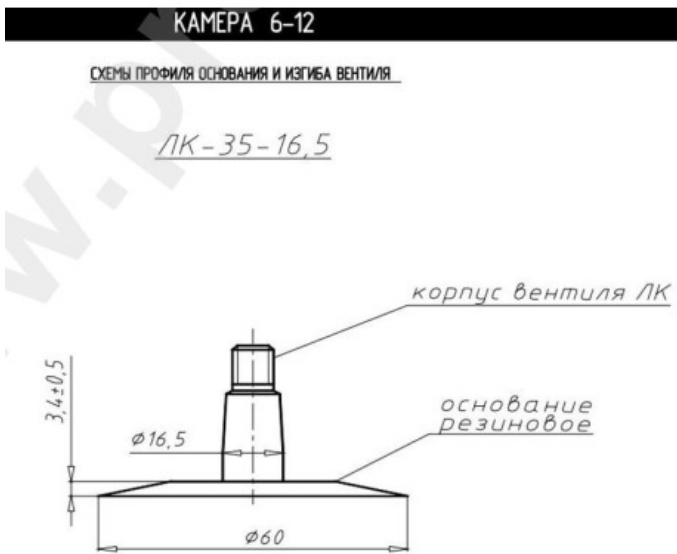

## Tube 6L-12 Kama

Category	Tubes
Size	6L-12
Width	6
Section ratio	
Rim	12
Model	LK35-11.7
Analogue	

Delivery	---
Warranty	12 months
Description	

All technical information about products in our website protekta.lt is based on the information given by the manufacturers. This information serves only information purposes and it is not mandatory.