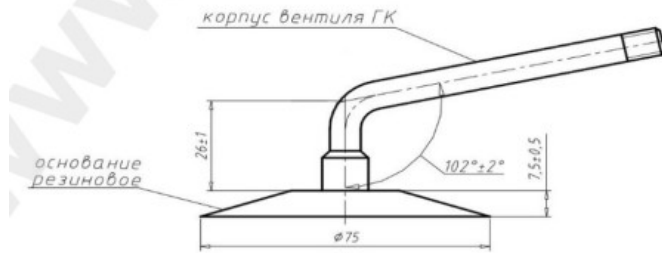

Tube 6.50-20 Voltrye

Category	Tubes
Size	6.50-20
Width	6.5
Section ratio	
Rim	20
Model	GK115
Analogue	

СХЕМЫ ПРОФИЛЯ, ОСНОВАНИЯ И ИЗГИБА ВЕНТИЛЯ

GK-115

Delivery

Warranty

Description

All technical information about products in our website protekta.lt is based on the information given by the manufacturers. This information serves only information purposes and it is not mandatory.