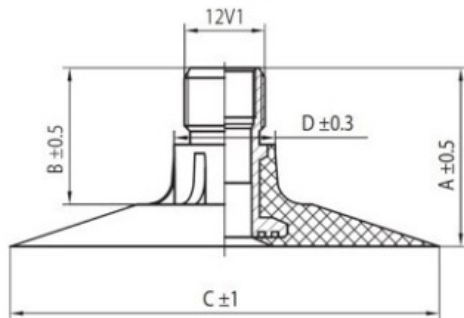

Tube 18.4-24 Voltyre

Category	Tubes
Size	18.4-24
Width	460
Section ratio	
Rim	24
Model	TK
Analogue	18.4R24

Delivery

Warranty

Description

All technical information about products in our website protekta.lt is based on the information given by the manufacturers. This information serves only information purposes and it is not mandatory.