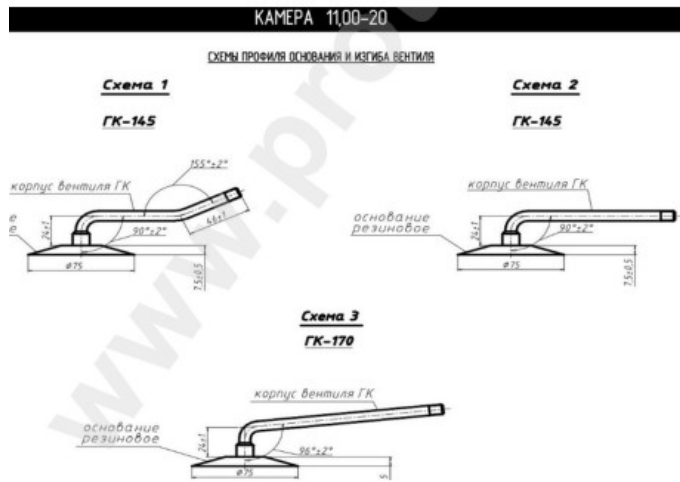

## Tube 11.00-20 Voltyre

Category	Tubes
Size	11.00-20
Width	11
Section ratio	
Rim	20
Model	GK145
Analogue	12.00R20

Delivery

---

Warranty

Description

All technical information about products in our website protekta.lt is based on the information given by the manufacturers. This information serves only information purposes and it is not mandatory.