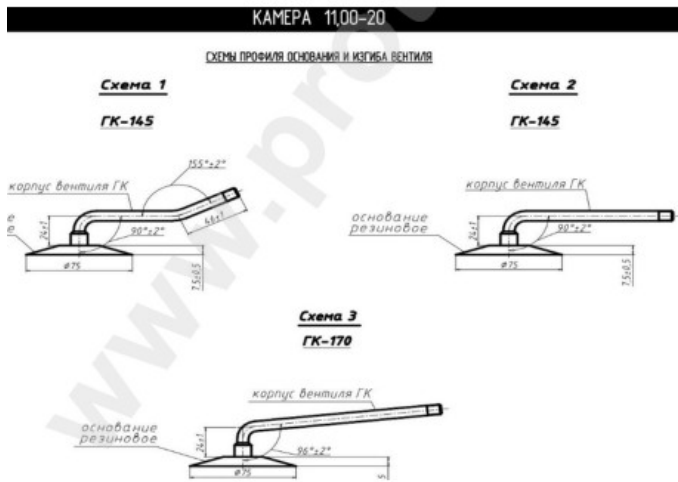

Tube 11.00-20 Voltyre

Category	Tubes
Size	11.00-20
Width	12
Section ratio	
Rim	20
Model	GK145
Analogue	12.00R20

Delivery

Warranty

Description

All technical information about products in our website protekta.lt is based on the information given by the manufacturers. This information serves only information purposes and it is not mandatory.