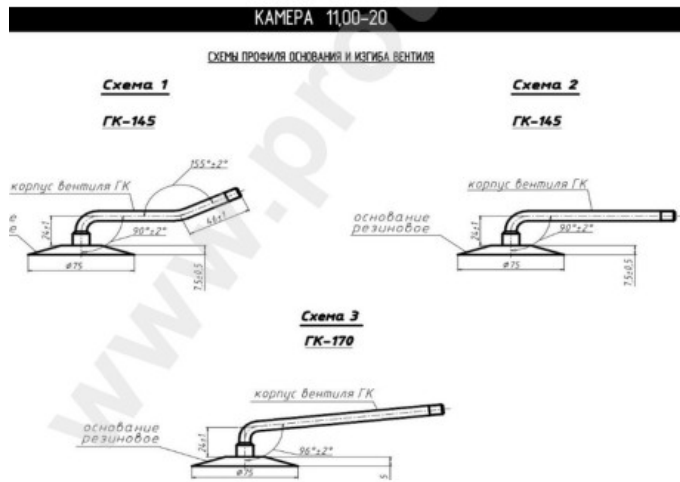

Tube 11.00-20 Voltyre

Category	Tubes
Size	11.00-20
Width	12
Section ratio	
Rim	20
Model	GK145
Analogue	11.00R20

Delivery

Warranty

Description

All technical information about products in our website protekta.lt is based on the information given by the manufacturers. This information serves only information purposes and it is not mandatory.