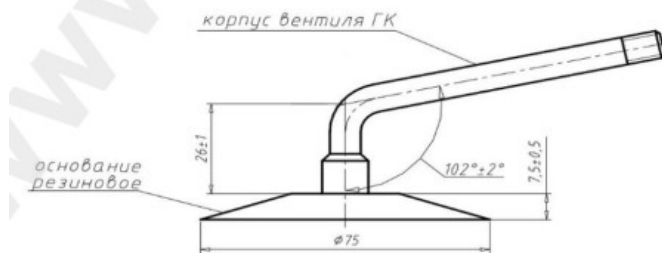

Tube 8.25-15 Voltyre

Category	Tubes
Size	8.25-15
Width	8.25
Section ratio	
Rim	15
Model	GK115, LK-35-11.7
Analogue	

СХЕМЫ ПРОФИЛЯ, ОСНОВАНИЯ И ИЗГИБА ВЕНТИЛЯ

GK-115

Delivery

Warranty

Description

All technical information about products in our website protekta.lt is based on the information given by the manufacturers. This information serves only information purposes and it is not mandatory.