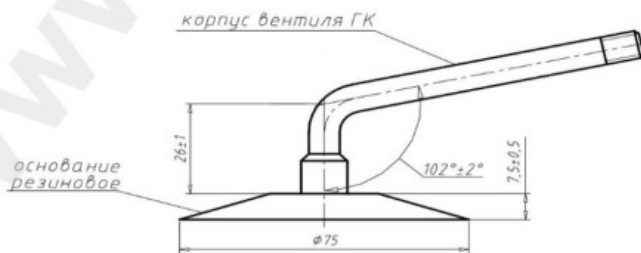

Tube 9.00-16 (JA372) Voltyre RU

Category	Tubes
Size	9.00-16
Width	9
Section ratio	
Rim	16
Model	GK115
Analogue	

СХЕМЫ ПРОФИЛЯ, ОСНОВАНИЯ И ИЗГИБА ВЕНТИЛЯ

ГК-115

Delivery

Warranty

Description

All technical information about products in our website protekta.lt is based on the information given by the manufacturers. This information serves only information purposes and it is not mandatory.