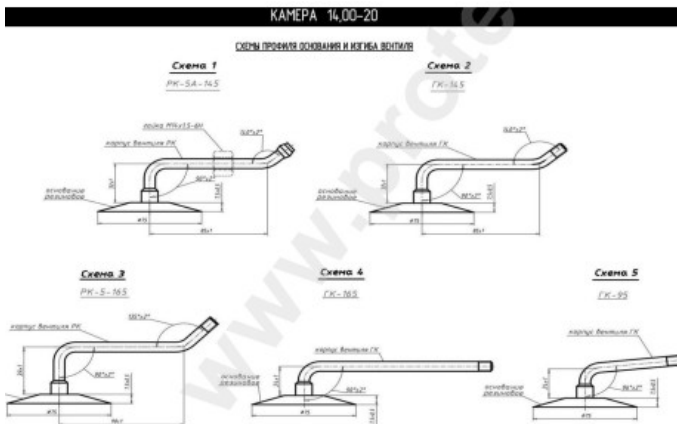

Tube 14.00-20 PK-5A-145 (reg. slėg.) Kama

Category	Tubes
Size	14.00-20
Width	14
Section ratio	
Rim	20
Model	PK5A-145 (reg.sl.)
Analogue	370-508

Delivery	1-5 w/d
Warranty	
Description	

All technical information about products in our website protekta.lt is based on the information given by the manufacturers. This information serves only information purposes and it is not mandatory.