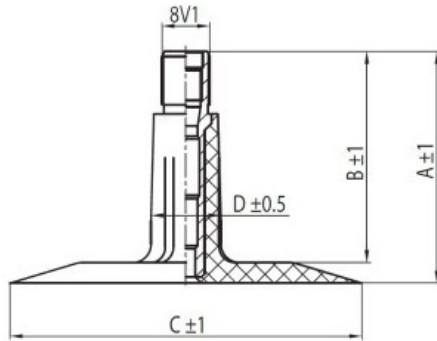

Tube 175-13 165-13 155-13 UK-13M-U Voltyre

Category	Tubes
Size	175-13
Width	155
Section ratio	
Rim	13
Model	GK95
Analogue	155-13

Delivery

Warranty

Description

All technical information about products in our website protekta.lt is based on the information given by the manufacturers. This information serves only information purposes and it is not mandatory.