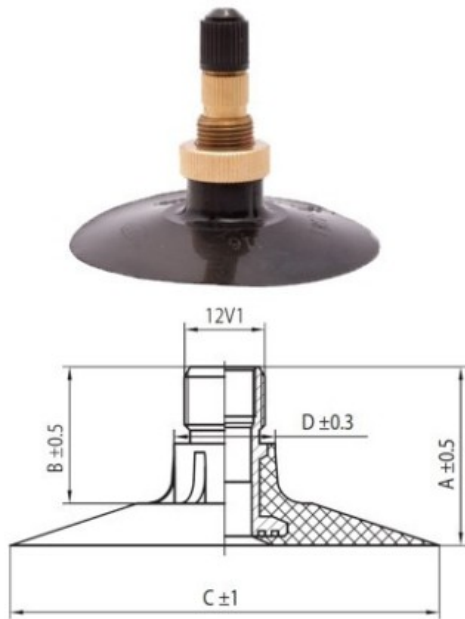

Tube 13.6-20, 360/70-20 TK Nortec

Category	Tubes
Size	13.6-20,
Width	13.6
Section ratio	
Rim	20
Model	TK
Analogue	360/70R20

Delivery

Warranty

Description

All technical information about products in our website protekta.lt is based on the information given by the manufacturers. This information serves only information purposes and it is not mandatory.