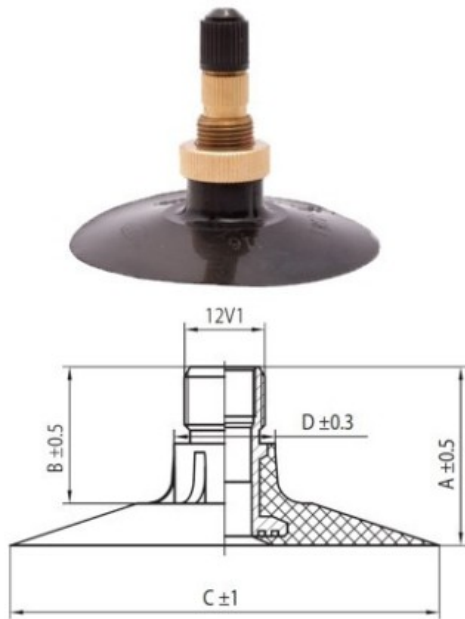

## Tube 13.6-20, 360/70-20 TK Nortec

Category	Tubes
Size	13.6-20,
Width	360
Section ratio	
Rim	20
Model	TK
Analogue	13.6R20

Delivery

---

Warranty

Description

All technical information about products in our website protekta.lt is based on the information given by the manufacturers. This information serves only information purposes and it is not mandatory.