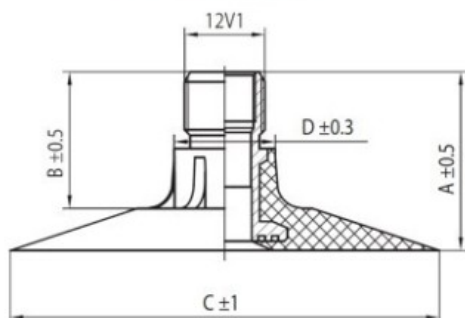

Tube 380-24 TK Nortec

Category	Tubes
Size	380-24
Width	380
Section ratio	
Rim	24
Model	TK
Analogue	

Delivery

Warranty

Description

All technical information about products in our website protekta.lt is based on the information given by the manufacturers. This information serves only information purposes and it is not mandatory.