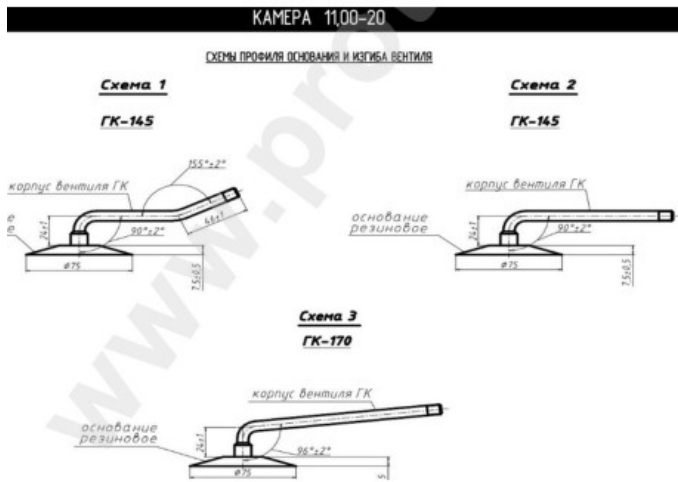

## Tube 11.00-20 GK-145 Nortec

Category	Tubes
Size	11.00-20
Width	11
Section ratio	
Rim	20
Model	GK145
Analogue	12.00R20

Delivery

---

Warranty

Description

All technical information about products in our website protekta.lt is based on the information given by the manufacturers. This information serves only information purposes and it is not mandatory.